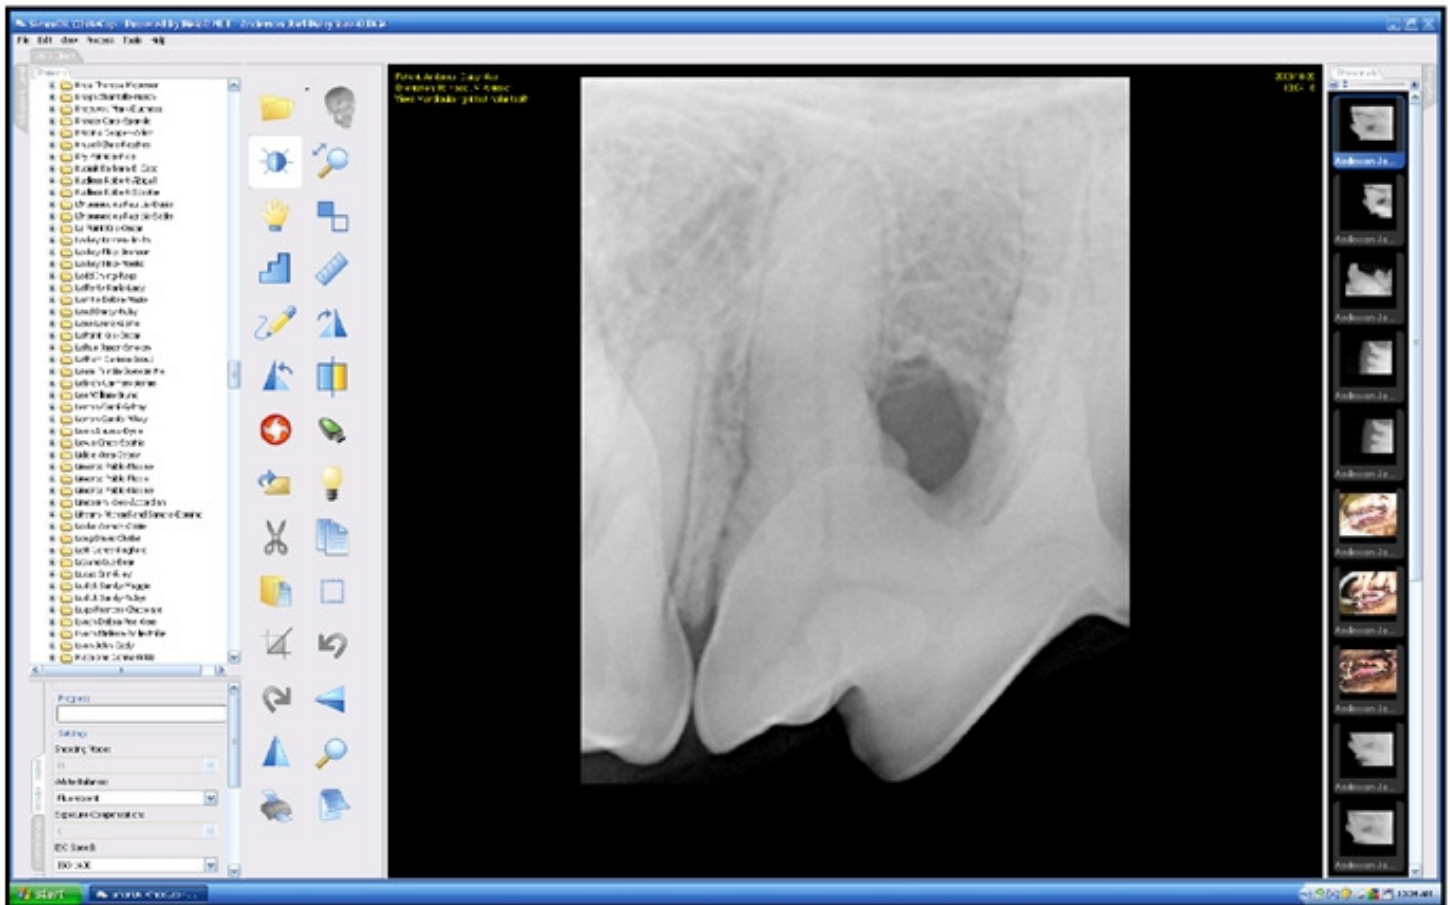

Dental Radiography System

A Complete High Resolution Dental Radiography System That's Easy to Use

Experience is something on which you need to depend. After over 50 years, SimonDR has applied its experience in analog radiography and digital radiography into dental x-ray: Introducing the SimonDR Digital Dental X-Ray System.

WhiteCap Software:

Award winning and easy-to-use WhiteCap Software
1-click images display within 4 seconds
Full processing software like your SimonDR DRV sm x-ray system
Dicom 3.0 compliant images
Fully integrated with V-Tech Practice Management Infinity by Impromed
Minimum Operating System – Windows 2003.

Image Quality:

Industry leading 16 bit grayscale 65,000 shades.
Industry leading 20 lp/mm resolution.

Sensor:

CCD matrix 2048-3564 - 6 megapixels.
Active imaging area is 35mmx24mm.
2 year manufacturer's warranty.
USB 2.0 compliant connection.
19 micron pixel size.
Cable Length - 6 feet.
Meets EN 60601-1 and 60601-1-2 safety standards.